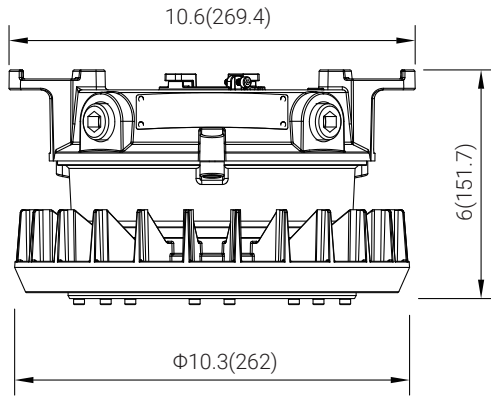

DIMENSIONS

unit: in(mm)

Pendant