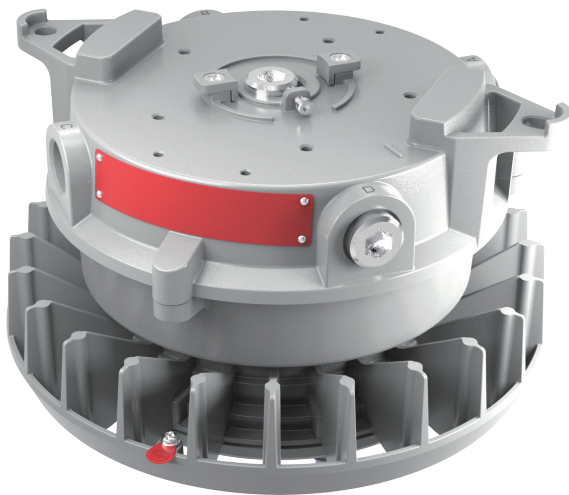

Safe and reliable performance

Safe and reliable heat transfer-Offering a T-rating of T6 (Zone 2) / T85°C (Zone 21), LED Life L70>150,000hrs of maintenance-free operation

3 Choices of Light Distributions

60° / 110° / 180° available for different applications from spot to flood for optimal light distribution

RATINGS

Zone 2,21
IP66
IK08

CERTIFICATIONS

IECEX
Ex ec nC nR IIC T4 Gc;Ex tb IIIC T110°C Db (65W/75W)
Ex ec nC nR IIC T6 Gc ;Ex tb IIIC T85°C Db (25W/45W)
-40°C≤Tamb≤+55°C

+971 4 887 2049   sales@daly-me.com

www.daly-me.com   @daly-middle-east

daly
Middle East