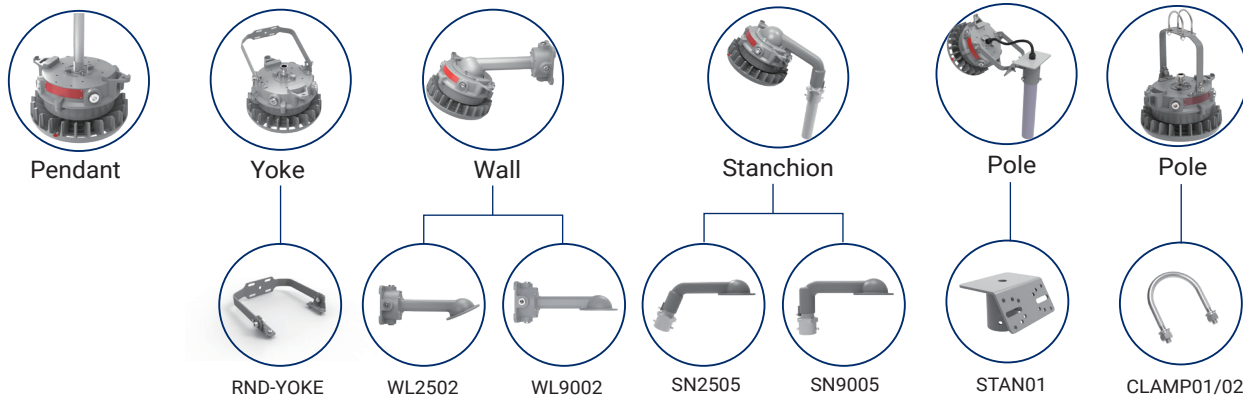

# ORDERING INFORMATION

**EXAMPLE:** RND-45-100-240-57-110-X2-CG-GRY-PDCG

\* 60° only with Clear Glass, 180° only with Diffuse Drop Lens Glass

\*\* No accessory required for Pendant & Ceiling Mount

\*\*\* RND-YOKE Pre-installed as standard

# MOUNTING ACCESSORIES

Mounting Method	PN	Description	MPN Code
Yoke	RND-YOKE	YOKE Mount, RND SERIES, SS304, Power Coated Grey RAL7037	309050029
Stanchion	SN2505	Stanchion Mount 25 Degree, Power Coated Grey RAL7037	309050314
	SN9005	Stanchion Mount 90 Degree, Power Coated Grey RAL7037	309050315
Wall	WL2502	WALL MOUNT 25 DEGREE, Power Coated Grey RAL7037	309050317
	WL9002	WALL MOUNT 90 DEGREE, Power Coated Grey RAL7037	309050316
Pole	STAN01*	Slip-Fit Stanchion Mount Kit, M25, SS304, Power Coated Grey RAL7037	309050300
	CLAMP01	Pipe Clamp Kit for Round pole $\Phi$ 1 7/8(48mm), SS304	309050047
	CLAMP02	Pipe Clamp Kit for Round pole $\Phi$ 2 3/8(60mm), SS304	309050046