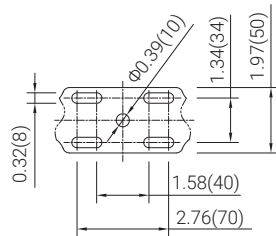

# DIMENSIONS

unit: in(mm)

Pendant

Yoke

+971 4 887 2049 sales@daly-me.com

www.daly-me.com @daly-middle-east

daly  
Middle East

# DIMENSIONS

unit: in(mm)

Stanchion 25°

+971 4 887 2049 sales@daly-me.com

www.daly-me.com @daly-middle-east

unit: in(mm)

Stanchion 90°

Pole  
STAN01

# DIMENSIONS

unit: in(mm)

Pole  
CLAMP01/02