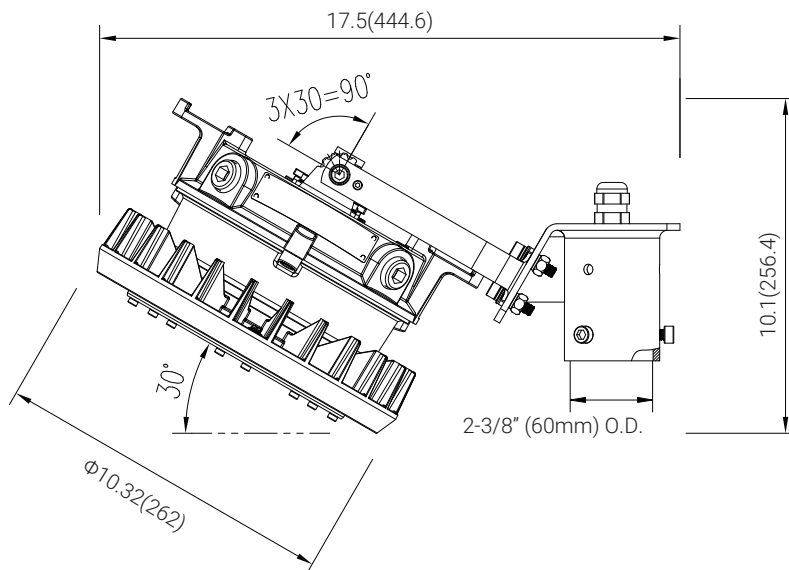

# DIMENSIONS

unit: in(mm)

Stanchion 25°

+971 4 887 2049 sales@daly-me.com

www.daly-me.com @daly-middle-east

unit: in(mm)

Stanchion 90°

Pole  
STAN01

# DIMENSIONS

unit: in(mm)

Pole  
CLAMP01/02