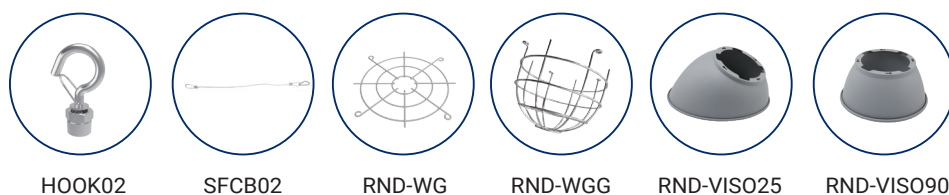

OTHER ACCESSORIES

PN	Description	MPN Code
HOOK02	M10 Hook with 3/4" NPT(SUS316)	309050331
SFCB02	Safety Cable Kit, RND &BLM&LNT&LNT EM SERIES, SS304	309050058
RND-WG	Wire guard, RND SERIES, SS304	310010109
RND-WGG	Wire guard for Globe lens, RND SERIES, SS304	309050143
RND-VISO25	VISOR 25°, RND SERIES, Aluminium alloy, Power Coated Grey RAL7037	101050008
RND-VISO90	VISOR 90°, RND SERIES, Aluminium alloy, Power Coated Grey RAL7037	101050009

+971 4 887 2049 sales@daly-me.com

www.daly-me.com @daly-middle-east