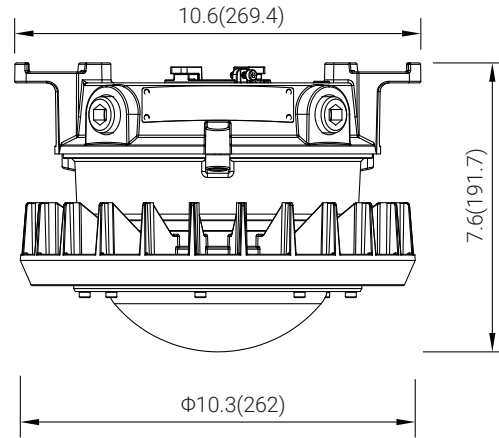

DIMENSIONS

unit: in(mm)

Pendant