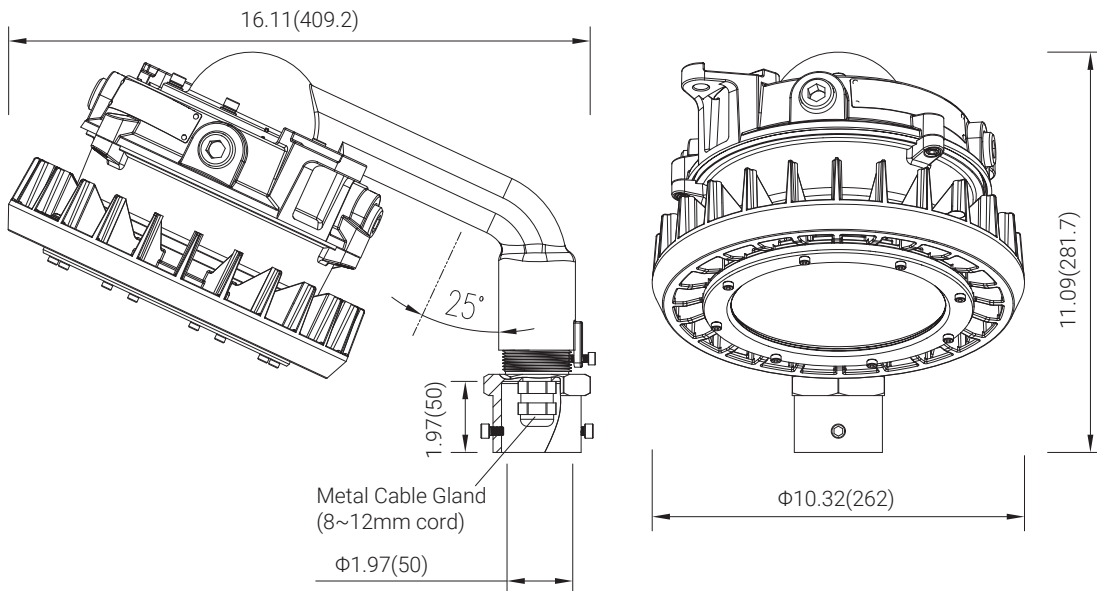

# DIMENSIONS

unit: in(mm)

Pendant

Yoke

+971 4 887 2049 sales@daly-me.com

www.daly-me.com @daly-middle-east

daly  
Middle East

# DIMENSIONS

unit: in(mm)

Stanchion 25°

+971 4 887 2049 sales@daly-me.com

www.daly-me.com @daly-middle-east

unit: in(mm)

Stanchion 90°

Pole  
STAN01

# DIMENSIONS

unit: in(mm)

Pole  
CLAMP01/02