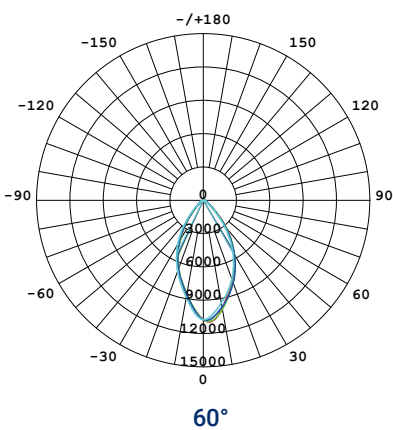

LUMEN TABLE

PN	Wattage (W)	CCT	Beam	Lens	Lumen Output (Lm)	Efficiency (Lm/W)
Voltage 100-240V AC						
RND-25-100-240-57-60-X2-CG-GRY-YKE	25	5700K	60°	Clear Glass	4,295	168
RND-25-100-240-57-110-X2-CG-GRY-YKE	25	5700K	110°	Clear Glass	4,036	161
RND-25-100-240-57-180-X2-DLG-GRY-YKE	25	5700K	180°	Drop Lens Glass	3,268	130
RND-45-100-240-57-60-X2-CG-GRY-YKE	45	5700K	60°	Clear Glass	7,523	170
RND-45-100-240-57-110-X2-CG-GRY-YKE	45	5700K	110°	Clear Glass	7,129	161
RND-45-100-240-57-180-X2-DLG-GRY-YKE	45	5700K	180°	Drop Lens Glass	5,714	129
RND-65-100-240-57-60-X2-CG-GRY-YKE	65	5700K	60°	Clear Glass	10,958	170
RND-65-100-240-57-110-X2-CG-GRY-YKE	65	5700K	110°	Clear Glass	10,405	159
RND-65-100-240-57-180-X2-DLG-GRY-YKE	65	5700K	180°	Drop Lens Glass	8,351	127
RND-75-100-240-57-60-X2-CG-GRY-YKE	75	5700K	60°	Clear Glass	12,638	169
RND-75-100-240-57-110-X2-CG-GRY-YKE	75	5700K	110°	Clear Glass	11,758	157
RND-75-100-240-57-180-X2-DLG-GRY-YKE	75	5700K	180°	Drop Lens Glass	9,434	125

For additional information, please contact your sales representative.

PHOTOMETRIC

+971 4 887 2049   sales@daly-me.com

www.daly-me.com   @daly-middle-east