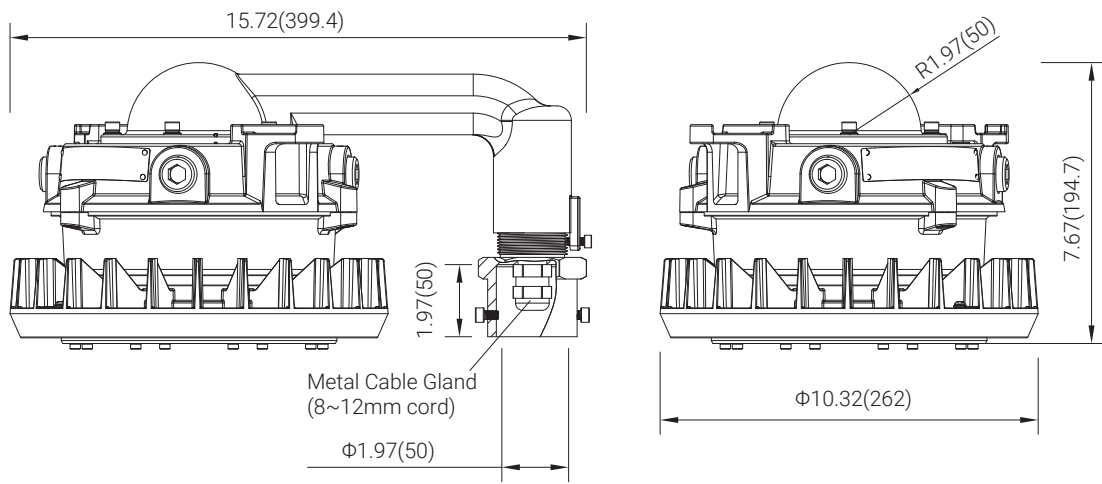

# DIMENSIONS

unit: in(mm)

Stanchion 25°

+971 4 887 2049 sales@daly-me.com

www.daly-me.com @daly-middle-east

unit: in(mm)

Stanchion 90°

Pole  
STAN01

# DIMENSIONS

unit: in(mm)

Pole  
CLAMP01/02