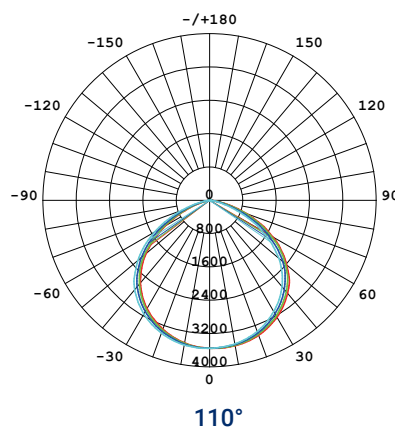

LUMEN TABLE

PN	Wattage (W)	CCT	Beam	Lens	Lumen Output (Lm)	Efficiency (Lm/W)
Voltage 100-240V AC						
RND-25-100-240-57-60-X2-CG-GRY-YKE	25	5700K	60°	Clear Glass	4,295	168
RND-25-100-240-57-110-X2-CG-GRY-YKE	25	5700K	110°	Clear Glass	4,036	161
RND-25-100-240-57-180-X2-DLG-GRY-YKE	25	5700K	180°	Drop Lens Glass	3,268	130
RND-45-100-240-57-60-X2-CG-GRY-YKE	45	5700K	60°	Clear Glass	7,523	170
RND-45-100-240-57-110-X2-CG-GRY-YKE	45	5700K	110°	Clear Glass	7,129	161
RND-45-100-240-57-180-X2-DLG-GRY-YKE	45	5700K	180°	Drop Lens Glass	5,714	129
RND-65-100-240-57-60-X2-CG-GRY-YKE	65	5700K	60°	Clear Glass	10,958	170
RND-65-100-240-57-110-X2-CG-GRY-YKE	65	5700K	110°	Clear Glass	10,405	159
RND-65-100-240-57-180-X2-DLG-GRY-YKE	65	5700K	180°	Drop Lens Glass	8,351	127
RND-75-100-240-57-60-X2-CG-GRY-YKE	75	5700K	60°	Clear Glass	12,638	169
RND-75-100-240-57-110-X2-CG-GRY-YKE	75	5700K	110°	Clear Glass	11,758	157
RND-75-100-240-57-180-X2-DLG-GRY-YKE	75	5700K	180°	Drop Lens Glass	9,434	125

For additional information, please contact your sales representative.

PHOTOMETRIC

+971 4 887 2049   sales@daly-me.com

www.daly-me.com   @daly-middle-east