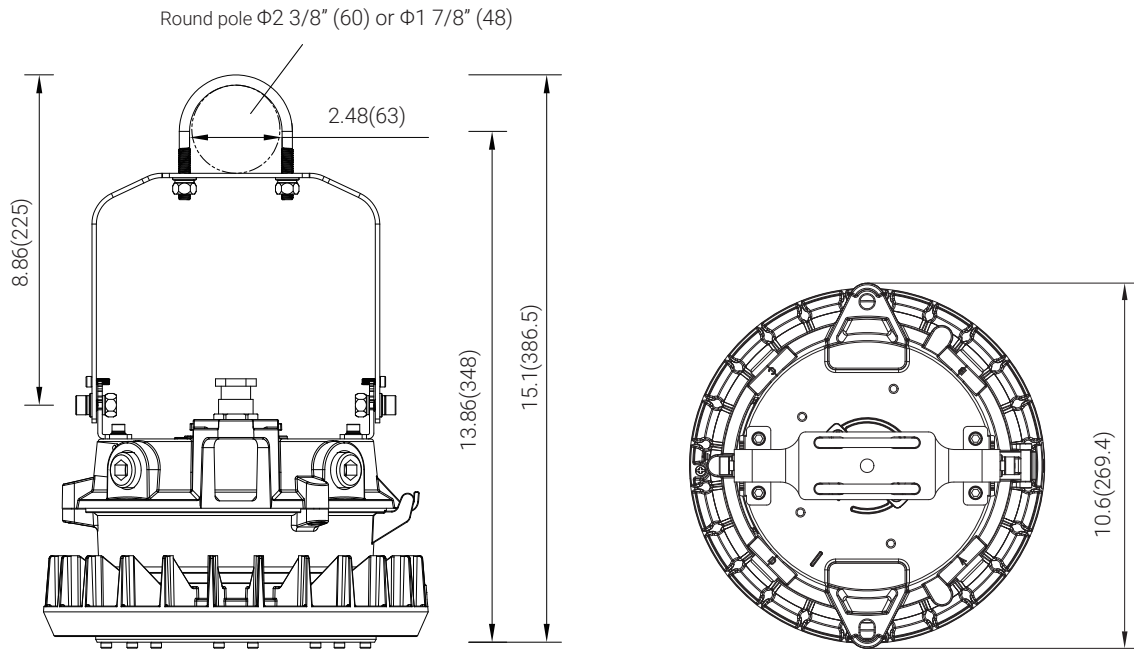

# DIMENSIONS

unit: in(mm)

Stanchion 25°

+971 4 887 2049 sales@daly-me.com

www.daly-me.com @daly-middle-east

unit: in(mm)

Stanchion 90°

Pole  
STAN01

# DIMENSIONS

unit: in(mm)

Pole  
CLAMP01/02