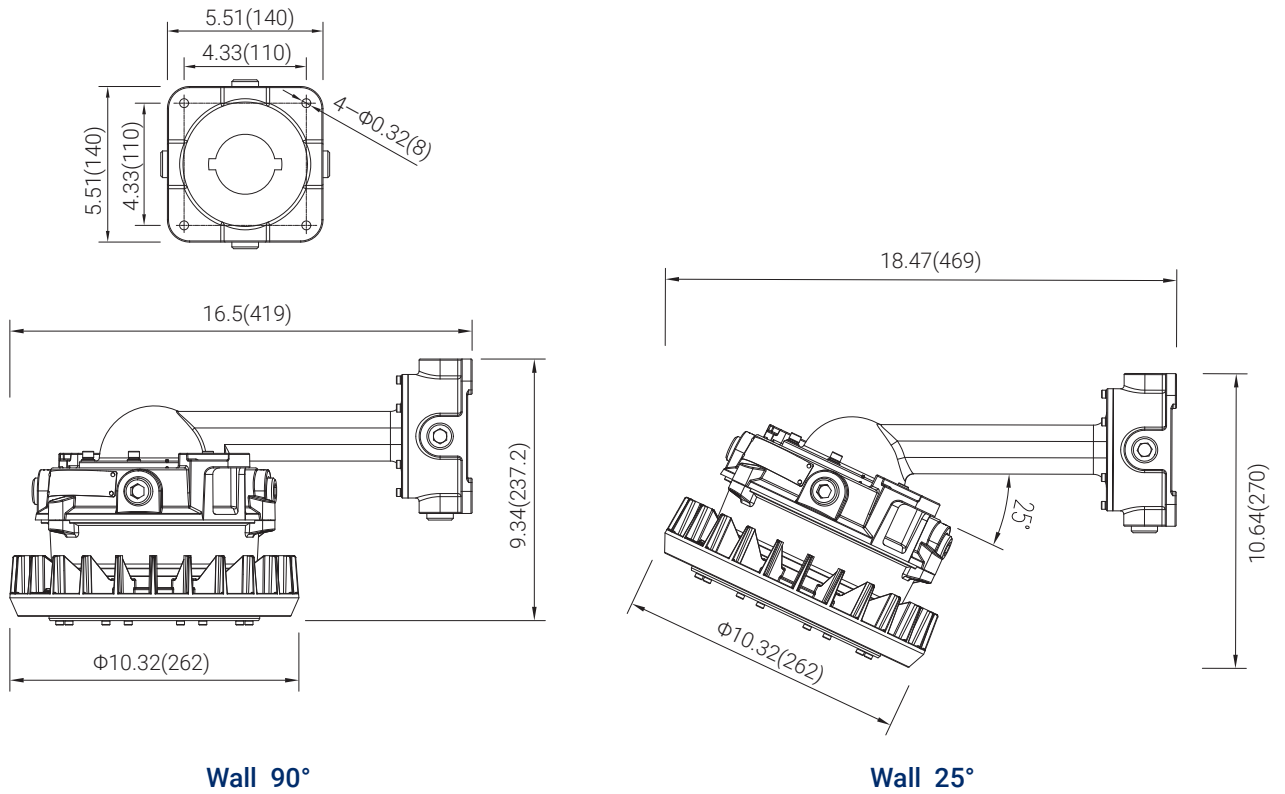

# DIMENSIONS

unit: in(mm)

Pendant

Yoke

+971 4 887 2049 sales@daly-me.com

www.daly-me.com @daly-middle-east

daly  
Middle East

# DIMENSIONS

unit: in(mm)

Stanchion 25°

+971 4 887 2049 sales@daly-me.com

www.daly-me.com @daly-middle-east

unit: in(mm)

Stanchion 90°

Pole  
STAN01

# DIMENSIONS

unit: in(mm)

Pole  
CLAMP01/02