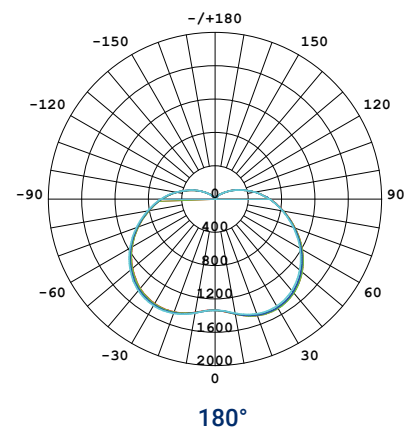

LUMEN TABLE

PN	Wattage (W)	CCT	Beam	Lens	Lumen Output (Lm)	Efficiency (Lm/W)
Voltage 100-240V AC						
RND-25-100-240-57-60-X2-CG-GRY-YKE	25	5700K	60°	Clear Glass	4,295	168
RND-25-100-240-57-110-X2-CG-GRY-YKE	25	5700K	110°	Clear Glass	4,036	161
RND-25-100-240-57-180-X2-DLG-GRY-YKE	25	5700K	180°	Drop Lens Glass	3,268	130
RND-45-100-240-57-60-X2-CG-GRY-YKE	45	5700K	60°	Clear Glass	7,523	170
RND-45-100-240-57-110-X2-CG-GRY-YKE	45	5700K	110°	Clear Glass	7,129	161
RND-45-100-240-57-180-X2-DLG-GRY-YKE	45	5700K	180°	Drop Lens Glass	5,714	129
RND-65-100-240-57-60-X2-CG-GRY-YKE	65	5700K	60°	Clear Glass	10,958	170
RND-65-100-240-57-110-X2-CG-GRY-YKE	65	5700K	110°	Clear Glass	10,405	159
RND-65-100-240-57-180-X2-DLG-GRY-YKE	65	5700K	180°	Drop Lens Glass	8,351	127
RND-75-100-240-57-60-X2-CG-GRY-YKE	75	5700K	60°	Clear Glass	12,638	169
RND-75-100-240-57-110-X2-CG-GRY-YKE	75	5700K	110°	Clear Glass	11,758	157
RND-75-100-240-57-180-X2-DLG-GRY-YKE	75	5700K	180°	Drop Lens Glass	9,434	125

For additional information, please contact your sales representative.

PHOTOMETRIC

+971 4 887 2049   sales@daly-me.com

www.daly-me.com   @daly-middle-east