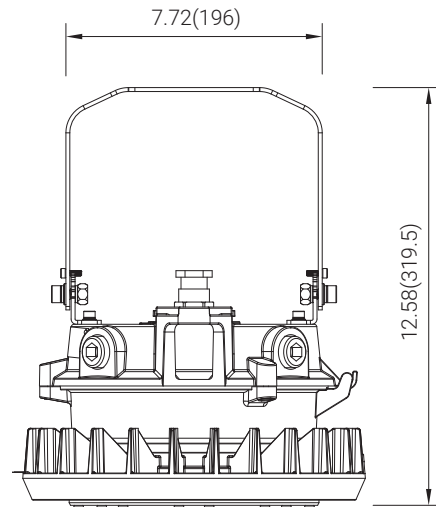

# DIMENSIONS

unit: in(mm)

Pendant

Yoke

+971 4 887 2049 sales@daly-me.com

www.daly-me.com @daly-middle-east

daly  
Middle East

# DIMENSIONS

unit: in(mm)

Stanchion 25°

+971 4 887 2049 sales@daly-me.com

www.daly-me.com @daly-middle-east

unit: in(mm)

Stanchion 90°

Pole  
STAN01

# DIMENSIONS

unit: in(mm)

Pole  
CLAMP01/02