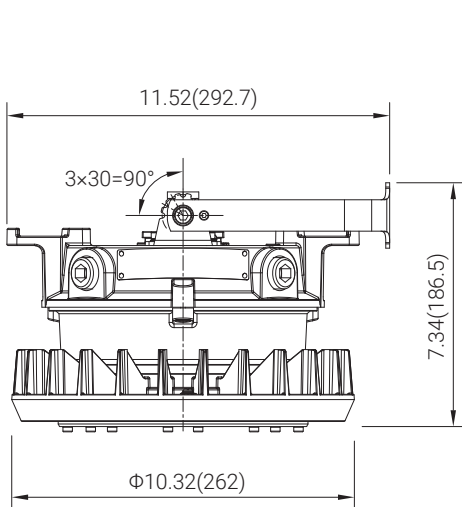

# DIMENSIONS

unit: in(mm)

Pendant

Yoke

+971 4 887 2049 sales@daly-me.com

www.daly-me.com @daly-middle-east

daly  
Middle East

# DIMENSIONS

unit: in(mm)

Stanchion 25°

+971 4 887 2049 sales@daly-me.com

www.daly-me.com @daly-middle-east

unit: in(mm)

Stanchion 90°

Pole  
STAN01

# DIMENSIONS

unit: in(mm)

Pole  
CLAMP01/02