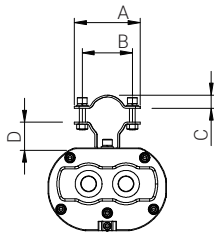

# DIMENSIONS

unit: in(mm)

A:	Single Lens / Single Access*	LLP-20/40
B:	Single Lens / Dual Access	LLP-20/40
C:	Dual Lens / Single Access*	LLP-40/50/60/80/100
D:	Dual Lens / Dual Access	LLP-40/50/60/80/100

# DIMENSIONS

unit: in(mm)

Wall

Eyebolt

# DIMENSIONS

unit: in(mm)

	A	B	C	D
Dia 47-51mm range	3.62(92)	2.83(72)	0.57(14.5)	1.63(41.5)
Dia 58-62mm range	4.13(105)	3.31(84)	0.96(24.5)	1.8(45.5)