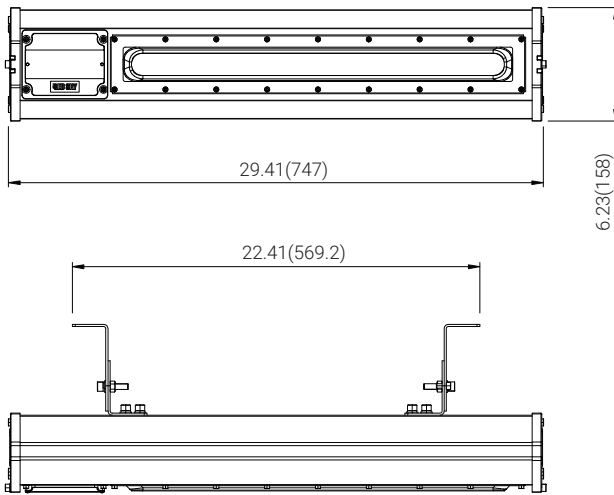

# DIMENSIONS

unit: in(mm)

Low Ceiling

High Ceiling

+971 4 887 2049 sales@daly-me.com

www.daly-me.com @daly-middle-east

# DIMENSIONS

unit: in(mm)

Wall

Eyebolt

# DIMENSIONS

unit: in(mm)

	A	B	C	D
Dia 47-51mm range	3.62(92)	2.83(72)	0.57(14.5)	1.63(41.5)
Dia 58-62mm range	4.13(105)	3.31(84)	0.96(24.5)	1.8(45.5)