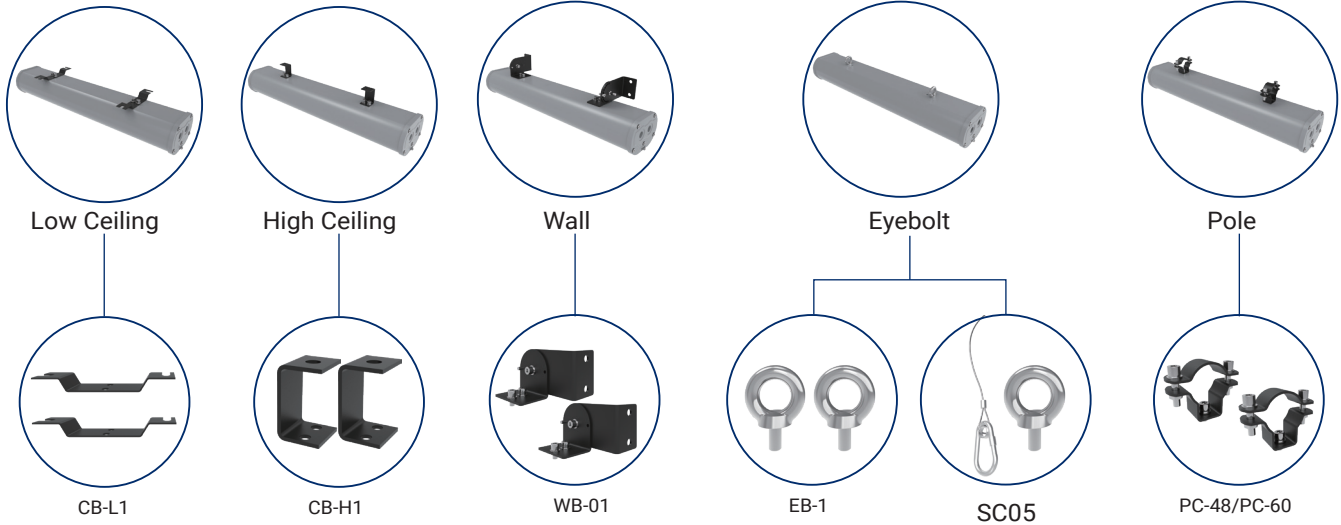

# ORDERING INFORMATION

**EXAMPLE:** LLP-60-120-277-57K-HAR-X1-CP-1A-EM12-M20

\* Emergency only applies to A or C models

+971 4 887 2049 sales@daly-me.com

www.daly-me.com @daly-middle-east

# MOUNTING ACCESSORIES

Mounting Method	PN	Description	MPN Code
Low Ceiling	CB-L1	Low Ceiling Mount Bracket 1 pair	309050220
High Ceiling	CB-H1	High Ceiling Mount Bracket 1 pair	309050222
Wall	WB-01	Wall Mount Swivel Bracket 1 pair	309050224
Eyebolt	EB-1	Eyebolt 1 pair	309050226
	SC05	3ft. safety Cable kit	309050228
Pole	PC-48	Dia 40-51mm range SS316 pole clamp 1 pair	309050230
	PC-60	Dia 54-62mm range SS316 pole clamp 1 pair	309050232