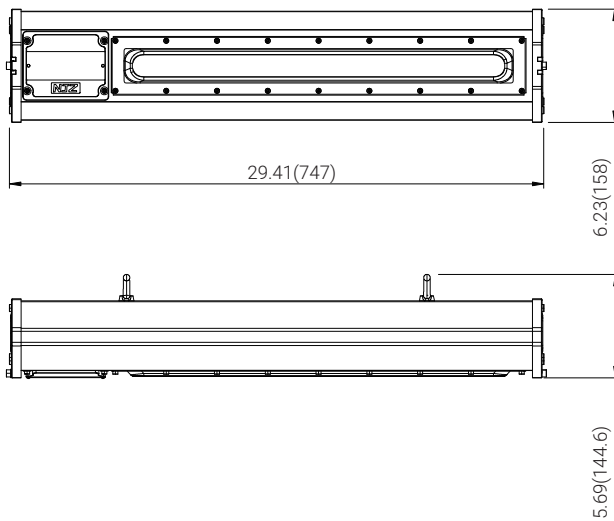

# DIMENSIONS

unit: in(mm)

Low Ceiling

High Ceiling

+971 4 887 2049 sales@daly-me.com

www.daly-me.com @daly-middle-east

# DIMENSIONS

unit: in(mm)

Wall

Eyebolt

# DIMENSIONS

unit: in(mm)

	A	B	C	D
Dia 47-51mm range	3.62(92)	2.83(72)	0.57(14.5)	1.63(41.5)
Dia 58-62mm range	4.13(105)	3.31(84)	0.96(24.5)	1.8(45.5)