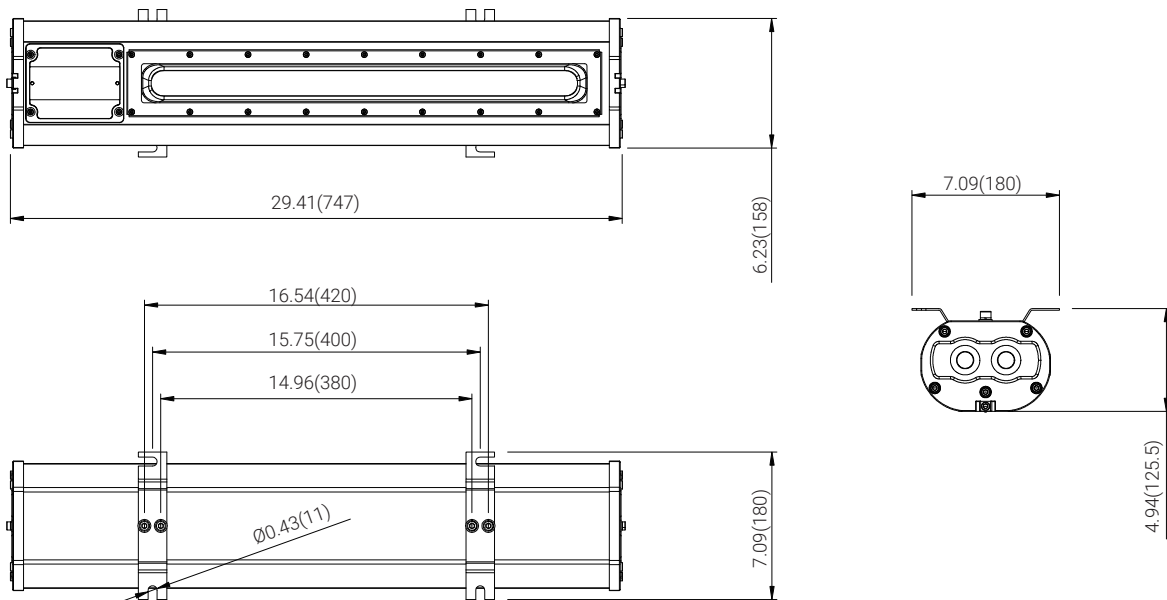

DIMENSIONS

unit: in(mm)

Low Ceiling