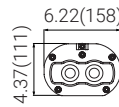

# DIMENSIONS

unit: in(mm)

A:	Single Lens / Single Access*	LLP-20/40
B:	Single Lens / Dual Access	LLP-20/40
C:	Dual Lens / Single Access*	LLP-40/50/60/80/100
D:	Dual Lens / Dual Access	LLP-40/50/60/80/100