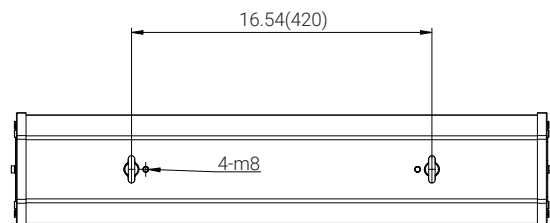

# DIMENSIONS

unit: in(mm)

Low Ceiling

High Ceiling

+971 4 887 2049 sales@daly-me.com

www.daly-me.com @daly-middle-east

# DIMENSIONS

unit: in(mm)

Wall

Eyebolt