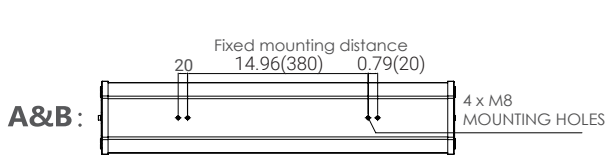

# DIMENSIONS

unit: in(mm)

A:	Single Lens / Single Access*	LLP-20/40
B:	Single Lens / Dual Access	LLP-20/40
C:	Dual Lens / Single Access*	LLP-40/50/60/80/100
D:	Dual Lens / Dual Access	LLP-40/50/60/80/100