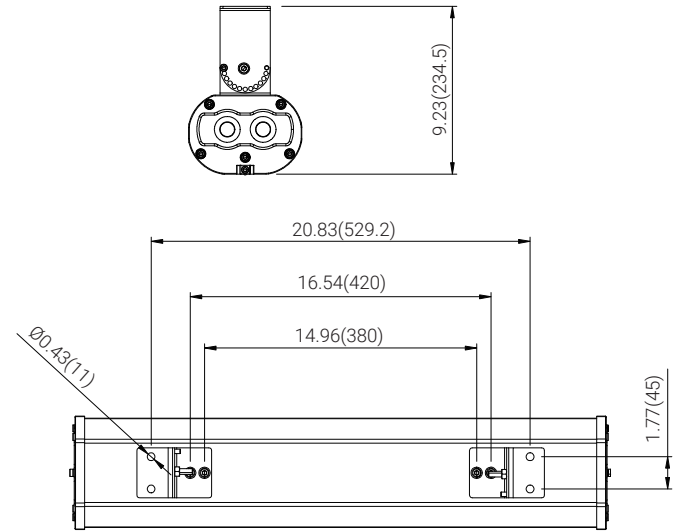

# DIMENSIONS

unit: in(mm)

A:	Single Lens / Single Access*	LLP-20/40
B:	Single Lens / Dual Access	LLP-20/40
C:	Dual Lens / Single Access*	LLP-40/50/60/80/100
D:	Dual Lens / Dual Access	LLP-40/50/60/80/100

# DIMENSIONS

unit: in(mm)

Low Ceiling

High Ceiling

+971 4 887 2049 sales@daly-me.com

www.daly-me.com @daly-middle-east

# DIMENSIONS

unit: in(mm)

Wall

Eyebolt

# DIMENSIONS

unit: in(mm)

	A	B	C	D
Dia 47-51mm range	3.62(92)	2.83(72)	0.57(14.5)	1.63(41.5)
Dia 58-62mm range	4.13(105)	3.31(84)	0.96(24.5)	1.8(45.5)