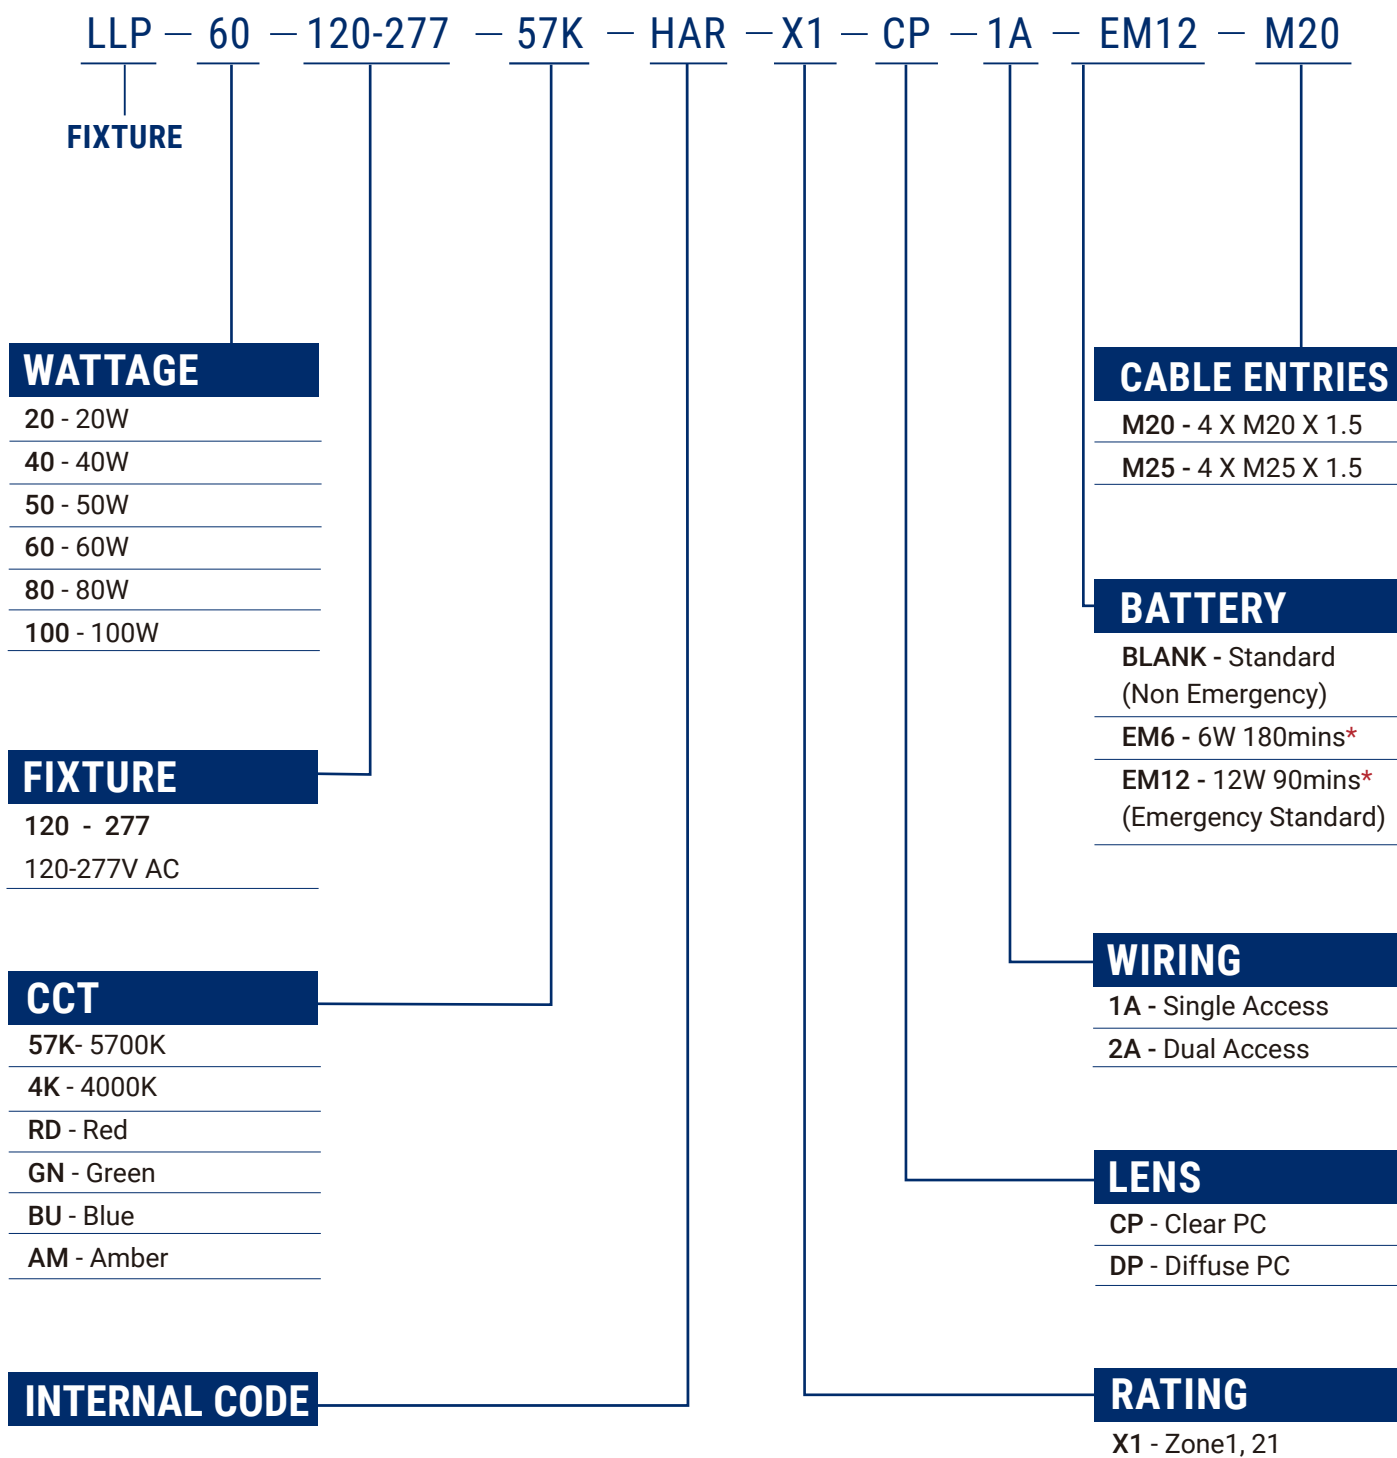

ORDERING INFORMATION

EXAMPLE: LLP-60-120-277-57K-HAR-X1-CP-1A-EM12-M20

* Emergency only applies to A or C models

+971 4 887 2049 sales@daly-me.com

www.daly-me.com @daly-middle-east