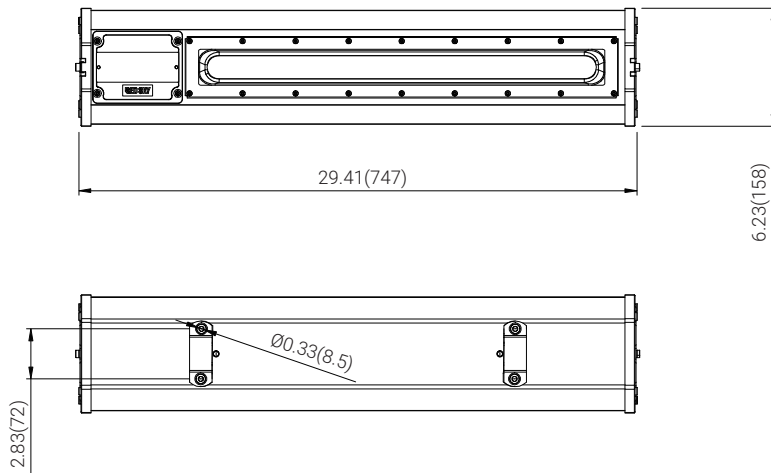

# DIMENSIONS

unit: in(mm)

Low Ceiling

High Ceiling

+971 4 887 2049 sales@daly-me.com

www.daly-me.com @daly-middle-east

# DIMENSIONS

unit: in(mm)

Wall

Eyebolt

# DIMENSIONS

unit: in(mm)

	A	B	C	D
Dia 47-51mm range	3.62(92)	2.83(72)	0.57(14.5)	1.63(41.5)
Dia 58-62mm range	4.13(105)	3.31(84)	0.96(24.5)	1.8(45.5)