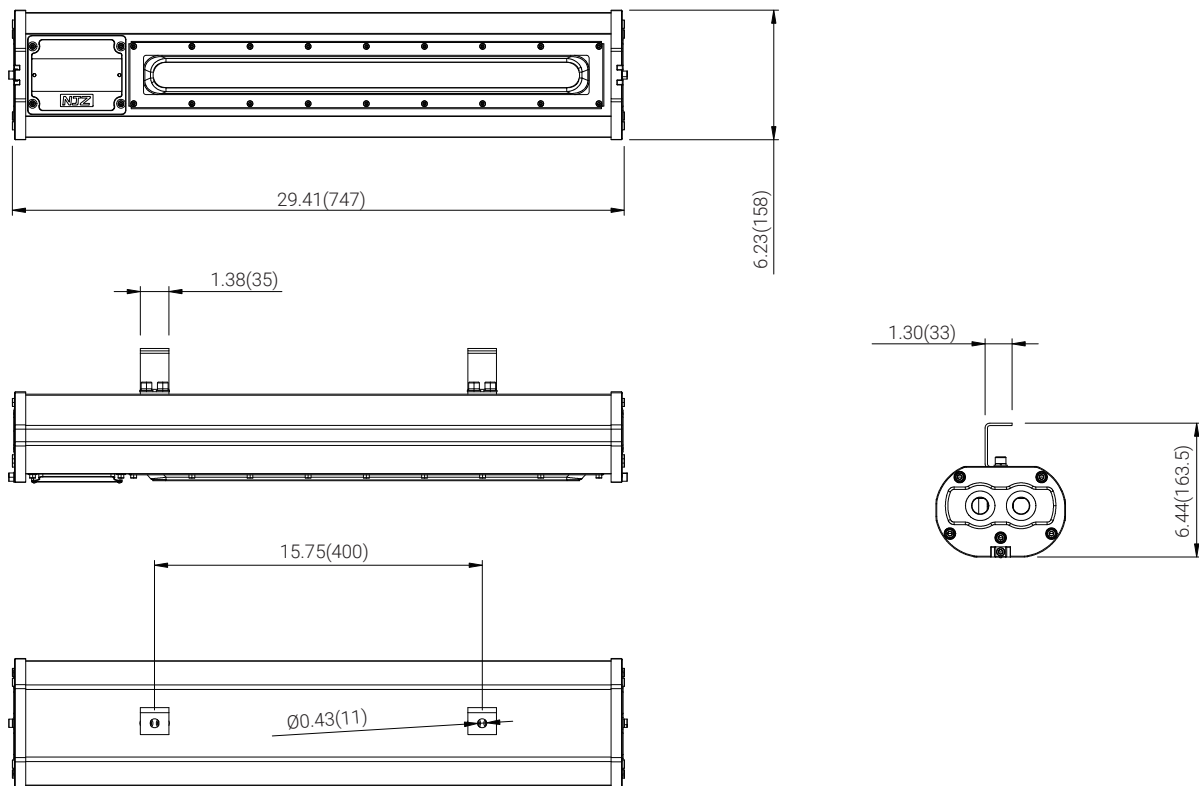

High Ceiling

+971 4 887 2049 sales@daly-me.com

www.daly-me.com @daly-middle-east