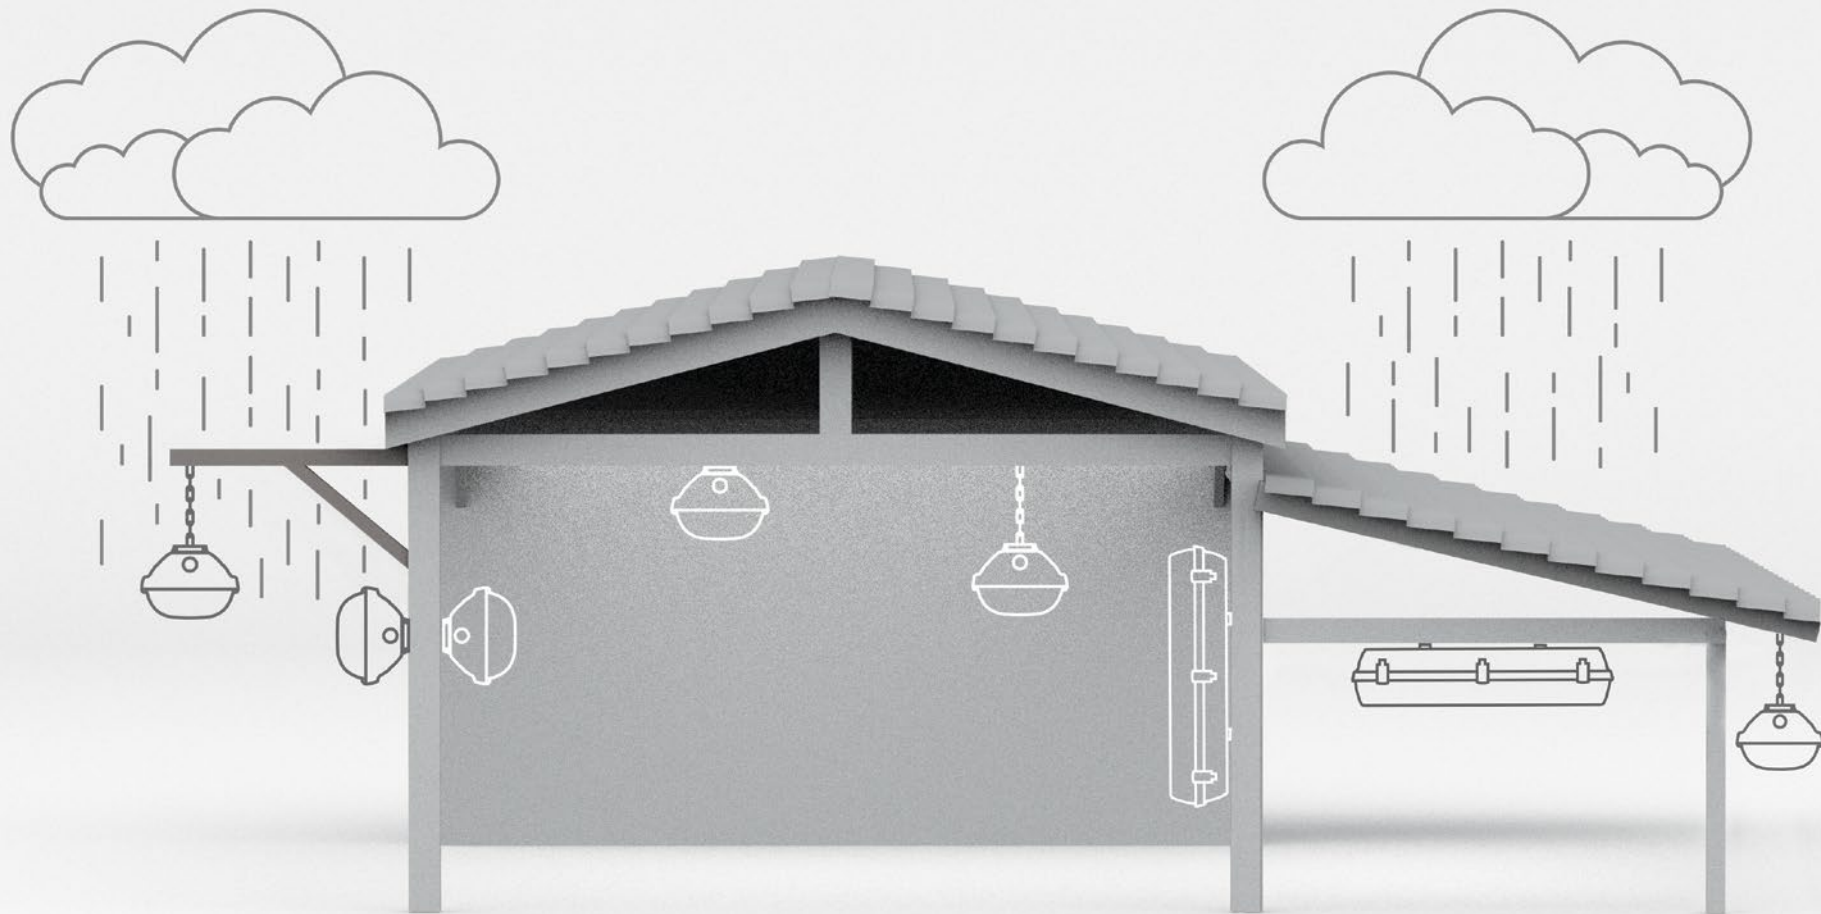

FUTURA

INTELLIGENT COOLING

TREEVOS

Looking for a light fixture that withstands challenging conditions and high temperatures in industrial production halls?

Featuring an innovative intelligent cooling system, **FUTURA** is a unique IP66-rated moisture-proof luminaire with an in-built aluminium sink for an improved thermal performance. The highly functional design translates into:

FUTURA

ceiling height
4,5 - 8 m

FUTURA NB

ceiling height
10 - 15 m

FUTURA

TREVOS, a.s.

Nova Ves 34
511 01 Turnov
Czech Republic

Phone: +420 481 363 319
Email: trevos@trevos.cz