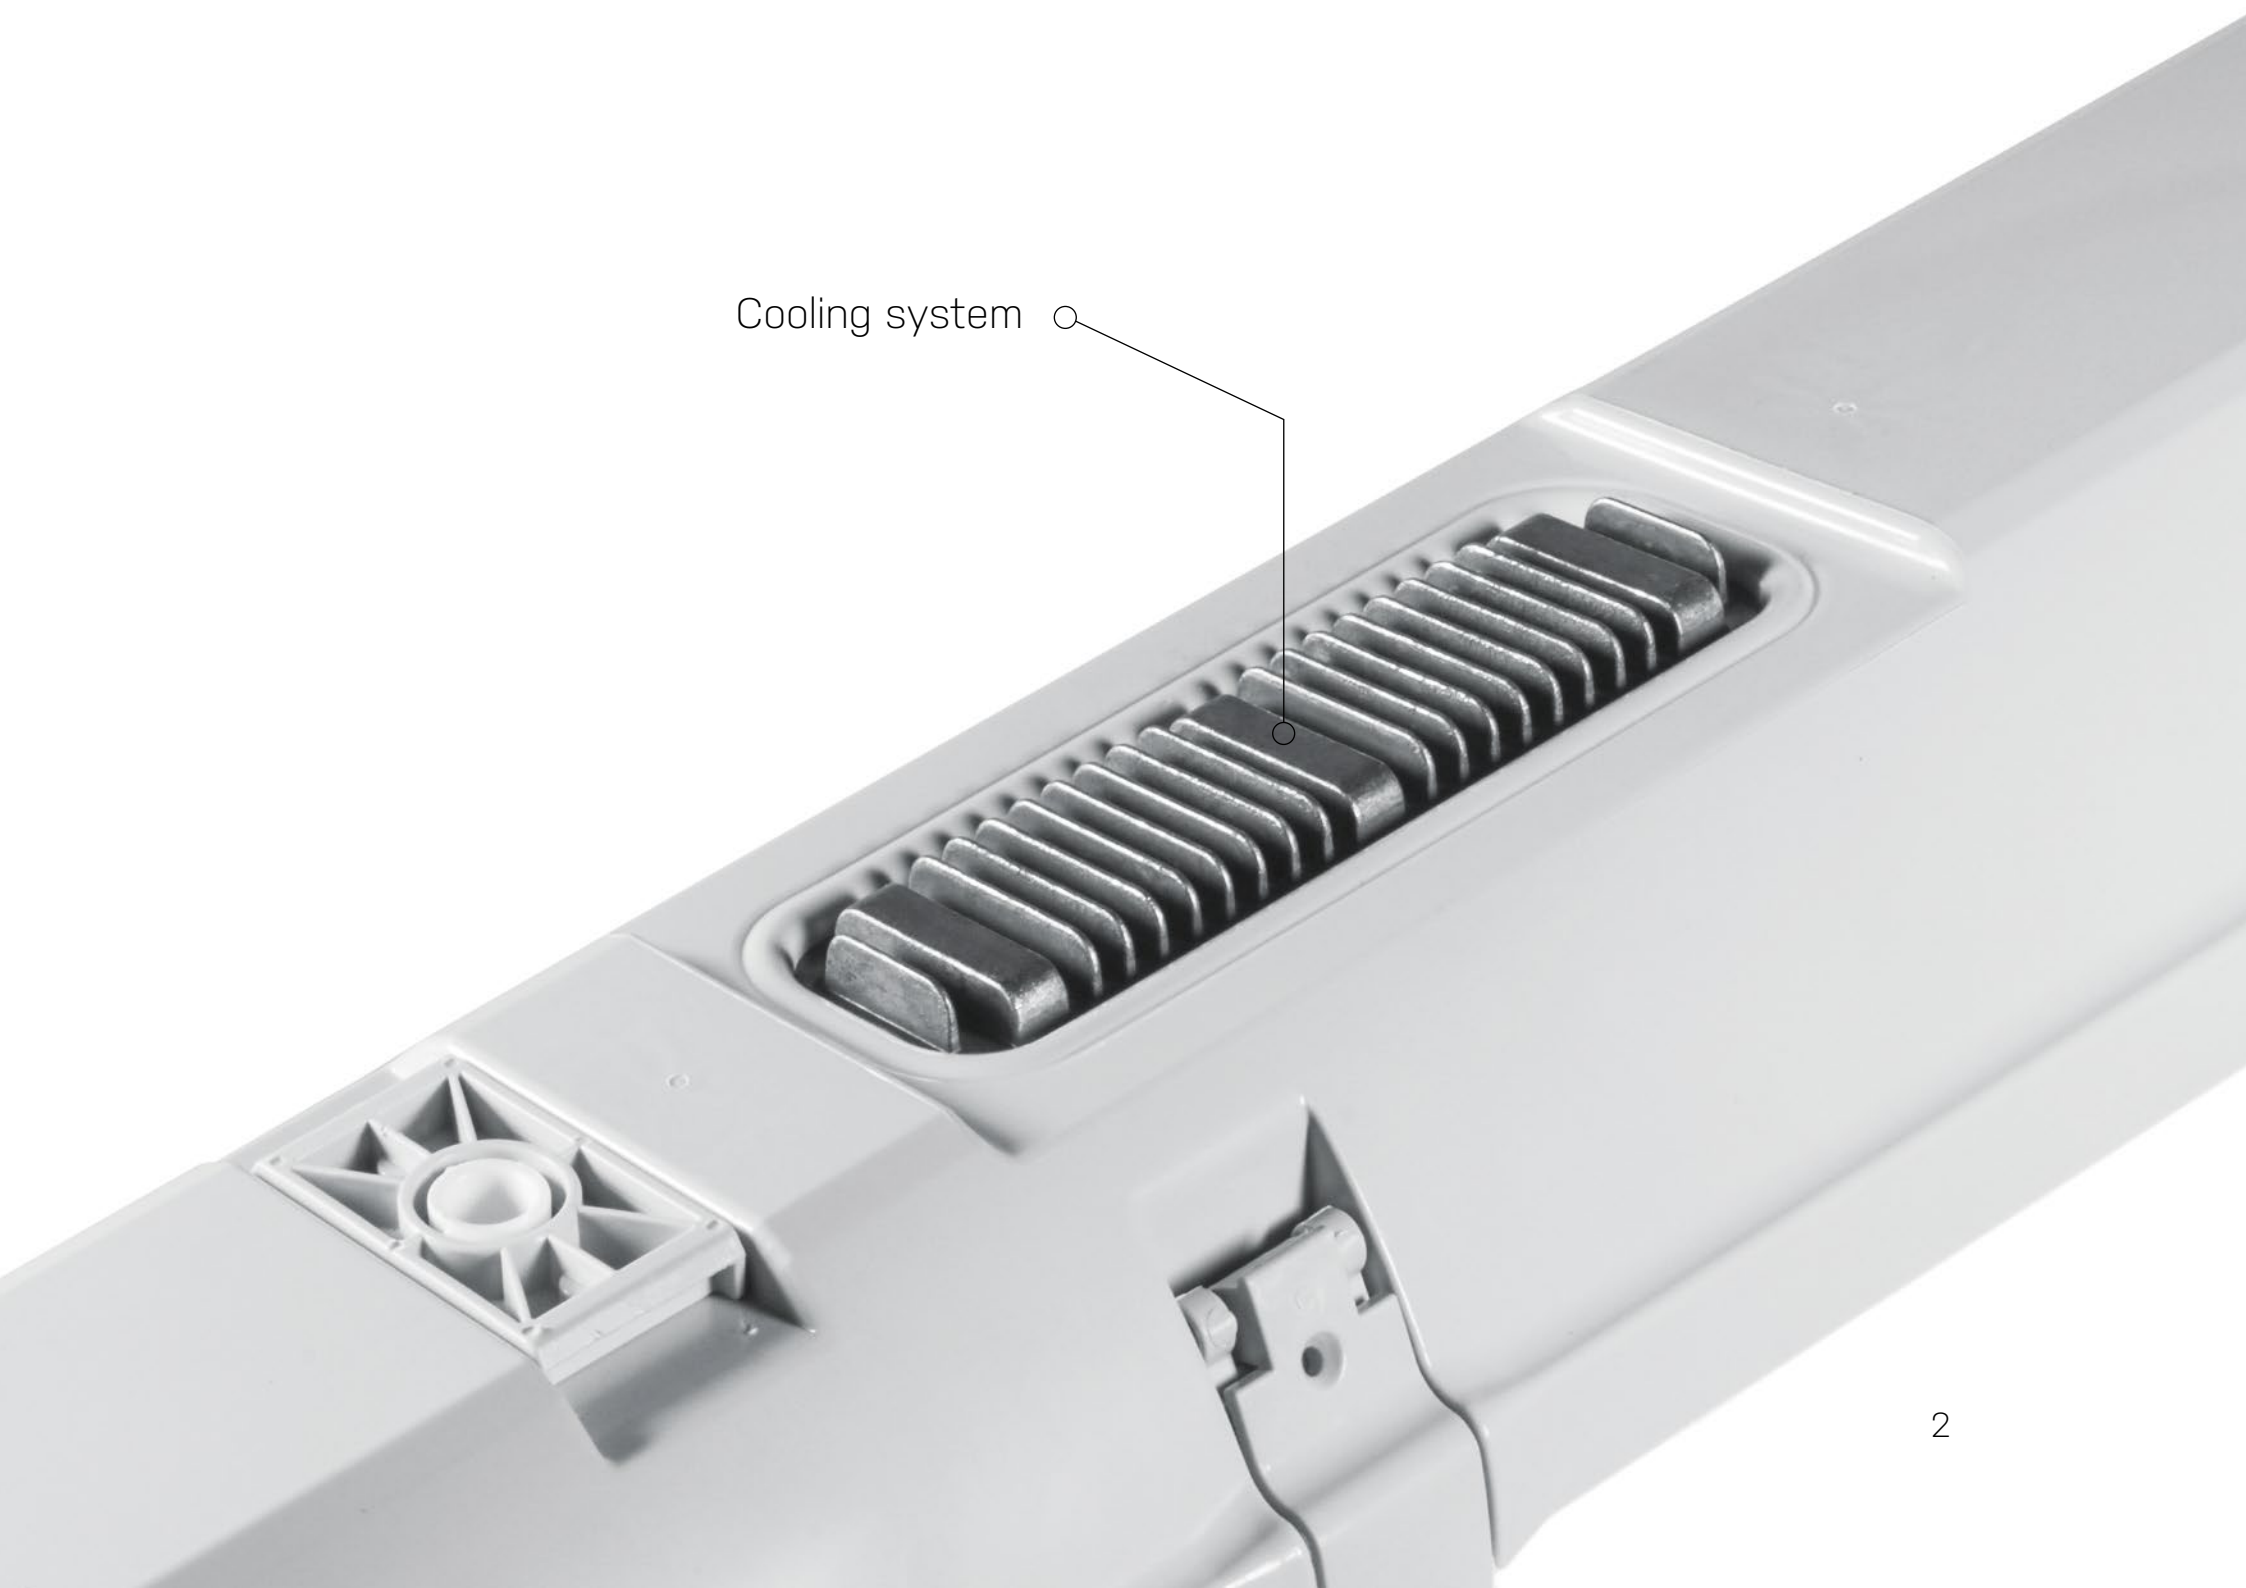

Cooling system ○