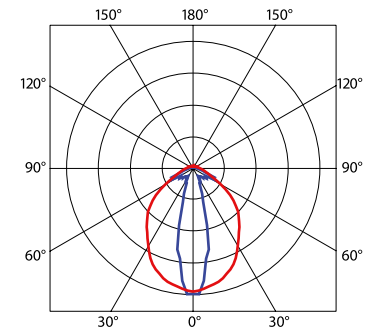

FUTURA NB

ceiling height
10 - 15 m